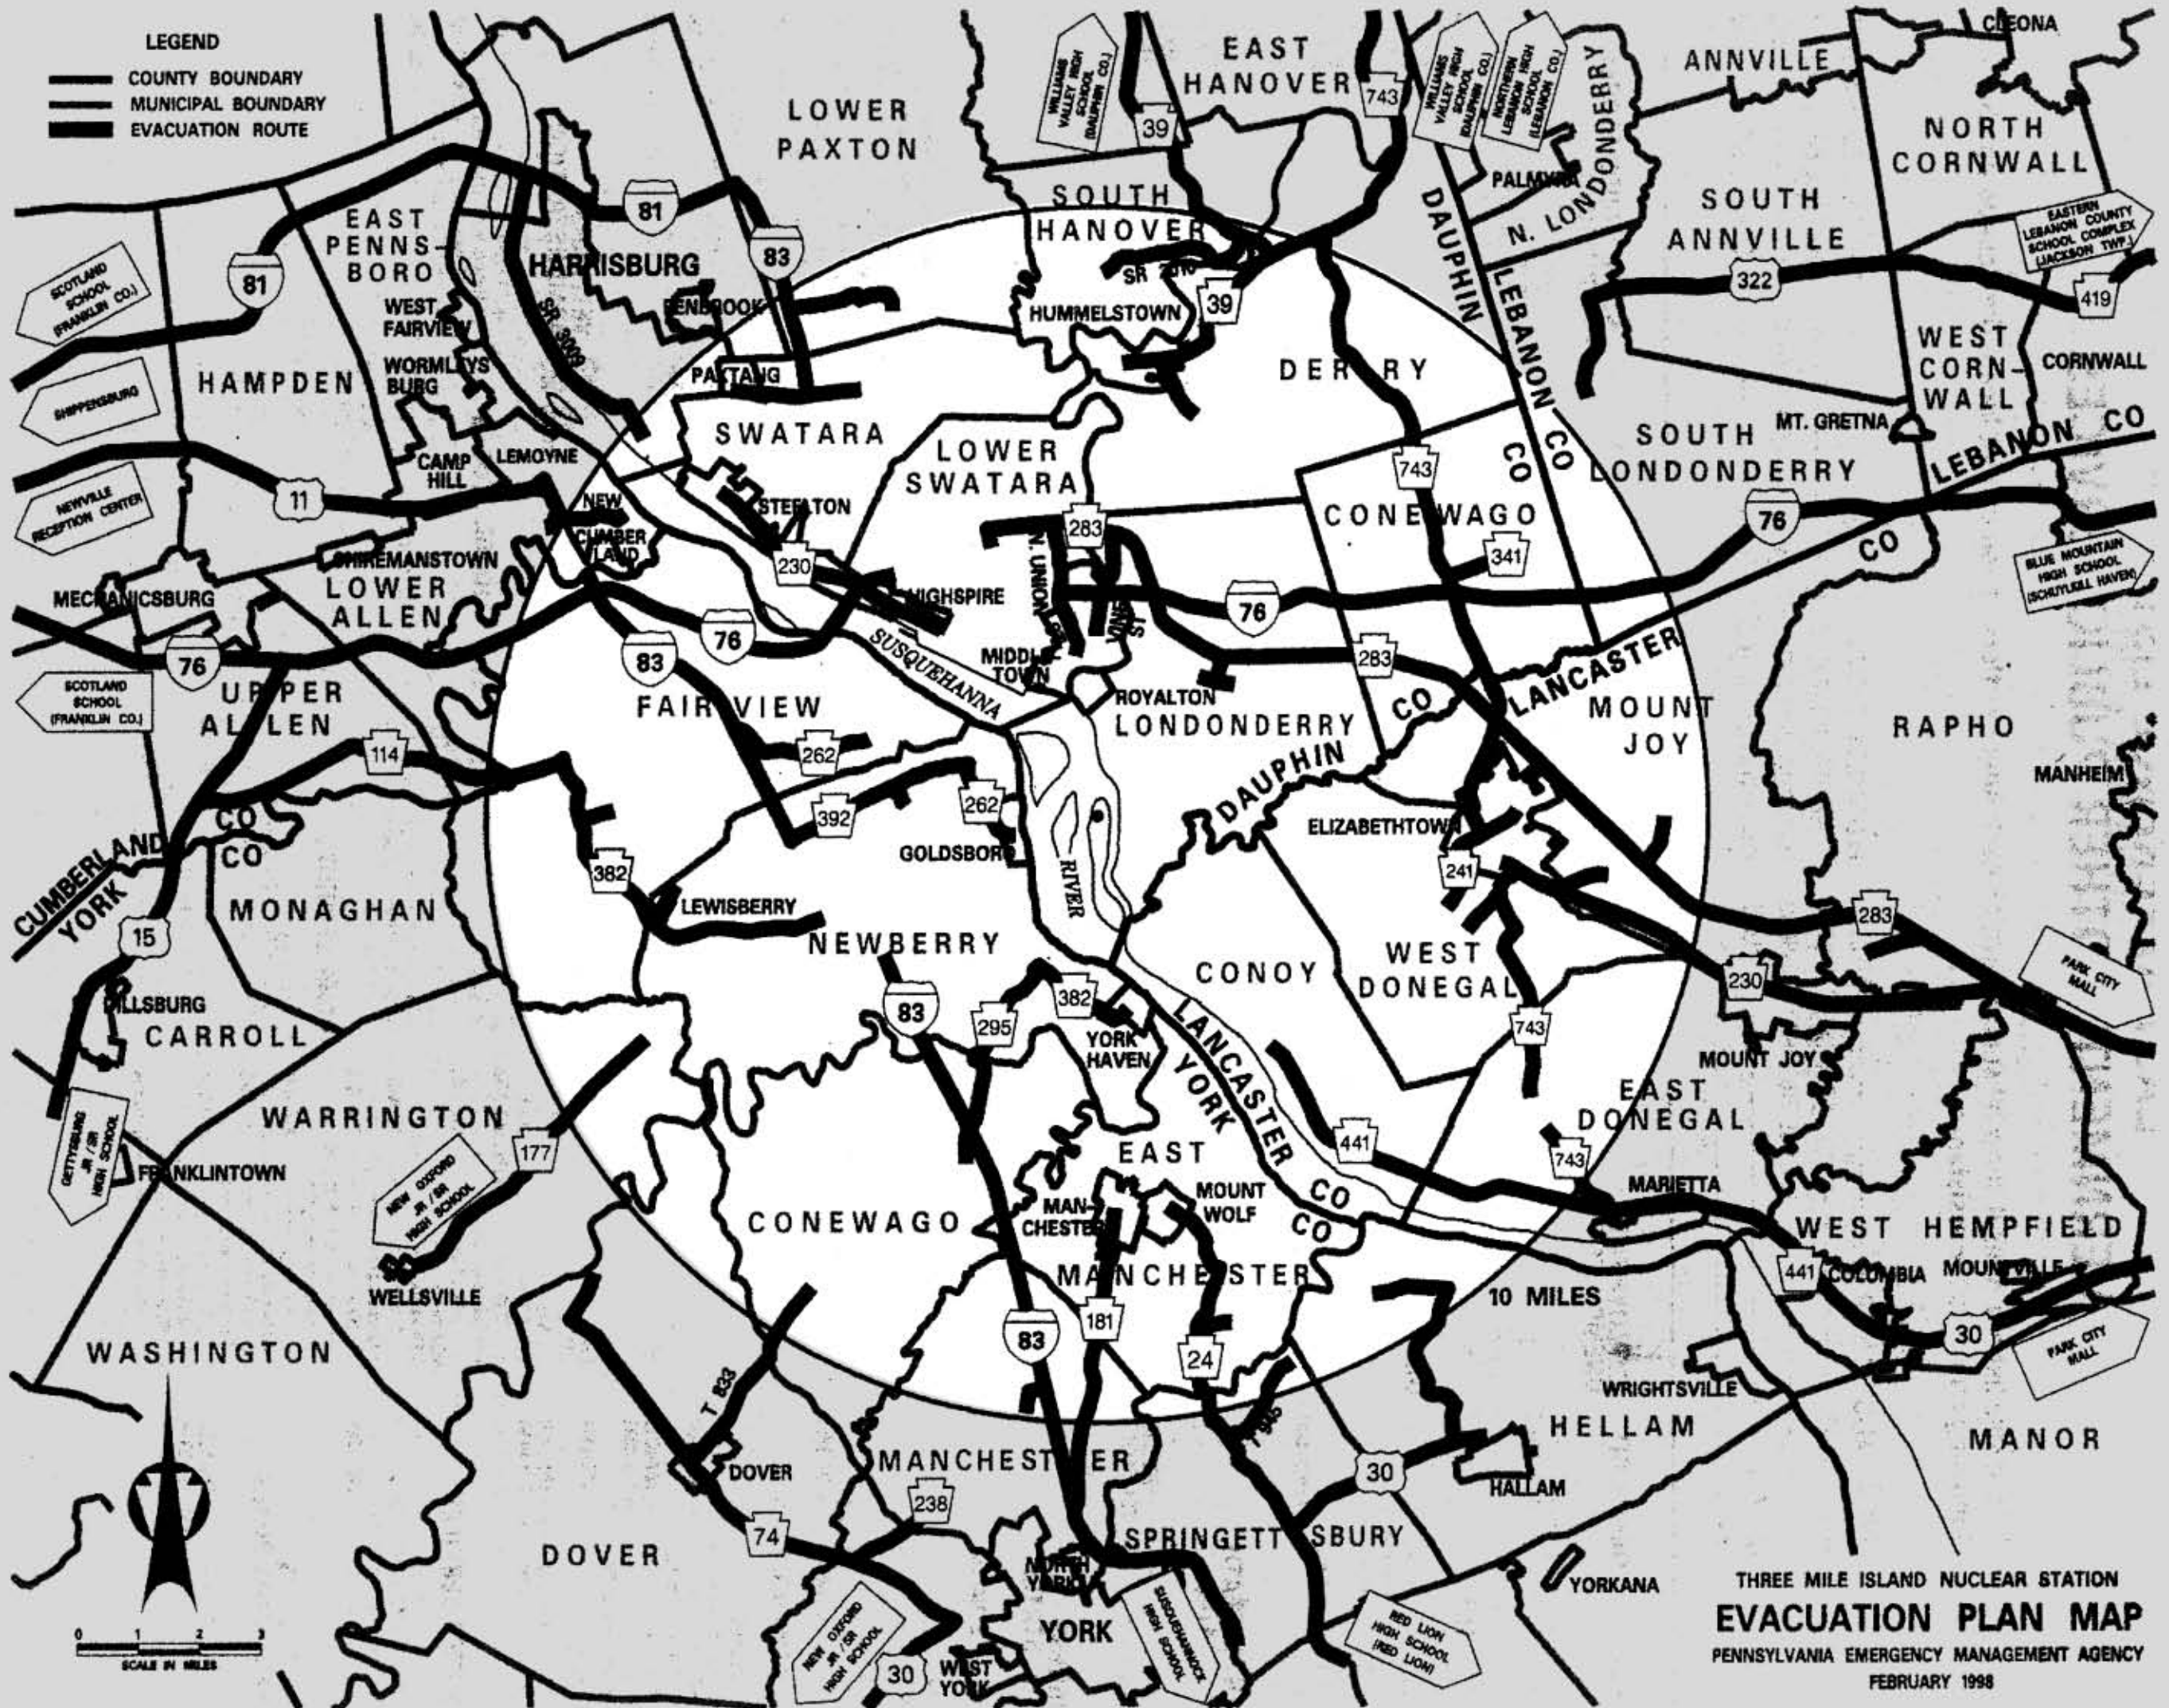

LEGEND

-  COUNTY BOUNDARY
-  MUNICIPAL BOUNDARY
-  EVACUATION ROUTE

2002

HARRISBURG

© Verizon

THREE MILE ISLAND NUCLEAR STATION
EVACUATION PLAN MAP
 PENNSYLVANIA EMERGENCY MANAGEMENT AGENCY
 FEBRUARY 1998